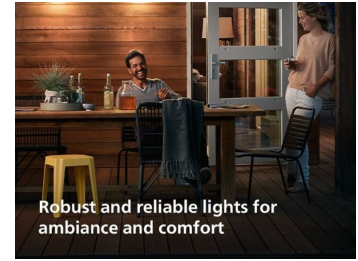

Bright white light 3000K

Did you know that different shades of white light are identified by different color temperatures, measured in Kelvin (K)? Lower color temperatures produce a warm, cozy white light, while higher color temperatures produce a cool, more energizing white light. This luminaire produces bright white light at 3000 K.