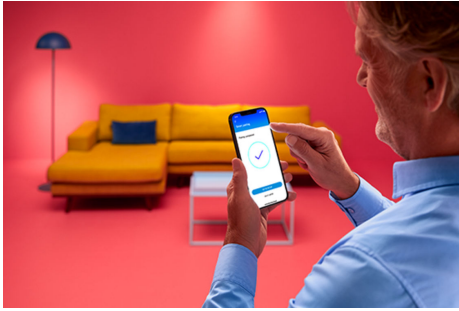

## Bulb 100W A21 E26

The WiZ LED A21 full color bulb brings smart lighting for your daily living. Retrofit into any lamp shade to create the ambience of your choice with 16 million colors as well as warm to cool white light. You can set schedule to turn lights on and off according to daily or weekly routines, control with your smartphone or your voice and have remote access to your lights even when you're away. WiZ lights connect to your existing Wi-Fi, no additional hardware is needed.

## PRODUCT HIGHLIGHTS

- Full color smart bulb
- Up to 1600 lumens
- Easy plug and play
- Control with app or voice

### Smart lighting functionalities easy to set up

Enjoy the benefits of smart features instantly, just by connecting your WiZ light to your Wi-Fi network. Control lights easily when you're away from home and scheduling lights to go on and off automatically. No need to install additional hardware such as hub or gateway!