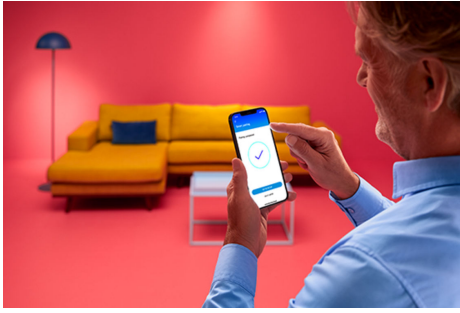

Bulb 100W A21 E26

The WiZ LED A21 full color bulb brings smart lighting for your daily living. Retrofit into any lamp shade to create the ambience of your choice. Wi-Fi connected, 16 million colors and adjustable from warm white to daylight.

PRODUCT HIGHLIGHTS

- Full color smart bulb
- Up to 1600 lumens
- Easy plug and play
- Control with app or voice

Smart lighting functionalities easy to set up

Enjoy the benefits of smart features instantly, just by connecting your WiZ light to your Wi-Fi network. Control lights easily when you're away from home and scheduling lights to go on and off automatically. No need to install additional hardware such as hub or gateway!

Create your perfect light scene

Make your own mix of different color and white lights modes to create the perfect light ambience for your daily moment. Simply save your new Scene and select it anytime with the WiZ app or voice.

Set the right ambience with tunable warm to cool white light

Choose from a wide range of energizing cool white to soft warm white light, or simply select from the preset modes such as Focus and Relax to create the best ambience for your activities.