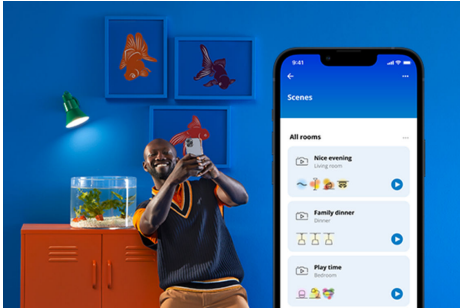

Bulb 100W A21 E26

The WiZ LED A21 full color bulb brings smart lighting for your daily living. Retrofit into any lamp shade to create the ambience of your choice. Wi-Fi connected, 16 million colors and adjustable from warm white to daylight.

PRODUCT HIGHLIGHTS

- Full color smart bulb
- Up to 1600 lumens
- Easy plug and play
- Control with app or voice

Smart lighting functionalities easy to set up

Enjoy the benefits of smart features instantly, just by connecting your WiZ light to your Wi-Fi network. Control lights easily when you're away from home and scheduling lights to go on and off automatically. No need to install additional hardware such as hub or gateway!

Exclusive SpaceSense™ light that turns on with movement

WiZ's SpaceSense technology turns your lights into motion sensors. With a minimum of two WiZ lights in a room, you can activate the SpaceSense feature in the WiZ app and have lights turn on and off automatically with motion detection. It's simple. It's SpaceSense. It's WiZ.

Create your perfect light scene

Make your own mix of different color and white lights modes to create the perfect light ambience for your daily moment. Simply save your new Scene and select it anytime with the WiZ app or voice.