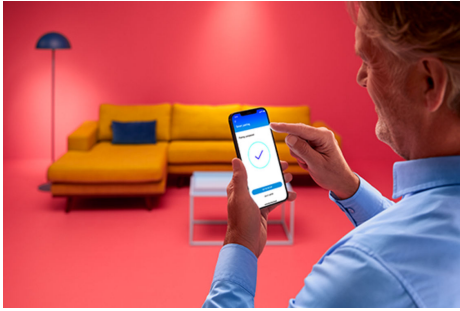

LED Strip Starter Kit 6.6ft

The WiZ 2-metre LED strip starter kit gives you everything you need to get bright, full-color smart light. Cut the flexible strip to size to add indirect, linear lighting to any space. Use with the WiZ app or your voice to dim and brighten or use preset light modes on Wi-Fi setups.

PRODUCT HIGHLIGHTS

- Full color
- Power supply unit included
- IP20/Plastic

Smart lighting functionalities easy to set up

Enjoy the benefits of smart features instantly, just by connecting your WiZ light to your Wi-Fi network. Control lights easily when you're away from home and scheduling lights to go on and off automatically. No need to install additional hardware such as hub or gateway!

Set the right ambience with tunable warm to cool white light

Choose from a wide range of energizing cool white to soft warm white light, or simply select from the preset modes such as Focus and Relax to create the best ambience for your activities.

Control smart lighting the way you like it

WiZ enables you to control smart lighting in multiple ways. Adjust lights with your smartphone, voice, the WiZ remote control, or by using the existing wall switch to toggle between two favorite modes. Works with Google Home, Alexa and Siri Shortcuts.