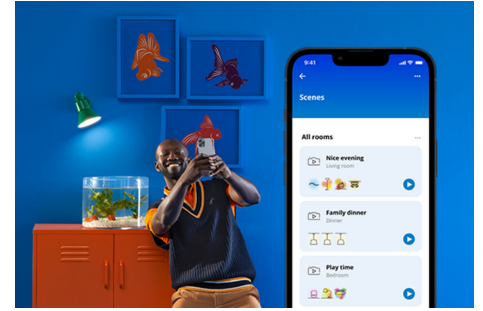

Filament Bulb Clear 60W A19 E26

Bring human-centric lighting into your life with this smart WiZ LED A19 vintage bulb. Apply different shades of warm to cool white to help you focus or relax. You can set schedule to turn lights on and off according to your daily or weekly routines, control with your smartphone or your voice and have remote access to your lights even when you're away. WiZ lights connect to your existing Wi-Fi, no additional hardware is needed.

PRODUCT HIGHLIGHTS

- Tunable white smart bulb
- Up to 800 lumens
- Easy plug and play
- Control with app or voice

Smart lighting functionalities easy to set up

Enjoy the benefits of smart features instantly, just by connecting your WiZ light to your Wi-Fi network. Control lights easily when you're away from home and scheduling lights to go on and off automatically. No need to install additional hardware such as hub or gateway!

Set up lights to follow your own schedule

Automate your smart lights to follow your daily or weekly routines. Schedule your lights to turn on in the morning or before you arrive home, and to keep them off to save energy, when they are not necessary.

Create your perfect light scene

Make your own mix of different color and white lights modes to create the perfect light ambience for your daily moment. Simply save your new Scene and select it anytime with the WiZ app or voice.