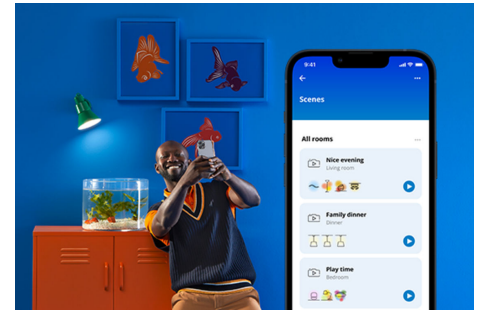

Filament Bulb Clear 40W B11 E12

Bring human-centric lighting into your life with this smart WiZ LED candle-shape bulb. Apply different shades of warm to cool white to help you focus or relax. You can set schedule to turn lights on and off according to your daily or weekly routines, control with your smartphone or your voice and have remote access to your lights even when you're away. WiZ lights connect to your existing Wi-Fi, no additional hardware is needed.

PRODUCT HIGHLIGHTS

- Tunable white smart bulb
- Up to 350 lumens
- Easy plug and play
- Control with app or voice

Smart lighting functionalities easy to set up

Enjoy the benefits of smart features instantly, just by connecting your WiZ light to your Wi-Fi network. Control lights easily when you're away from home and scheduling lights to go on and off automatically. No need to install additional hardware such as hub or gateway!

Set up lights to follow your own schedule

Automate your smart lights to follow your daily or weekly routines. Schedule your lights to turn on in the morning or before you arrive home, and to keep them off to save energy, when they are not necessary.

Create your perfect light scene

Make your own mix of different color and white lights modes to create the perfect light ambience for your daily moment. Simply save your new Scene and select it anytime with the WiZ app or voice.