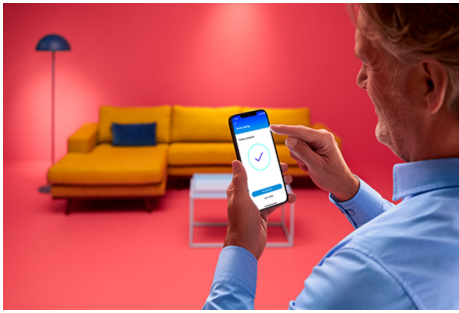

Filament Bulb Clear 40W B11 E12

Bring human-centric lighting into your life with this smart WiZ LED candle-shape bulb. Apply different shades of warm to cool white to help you focus or relax. You can set schedule to turn lights on and off according to your daily or weekly routines, control with your smartphone or your voice and have remote access to your lights even when you're away. WiZ lights connect to your existing Wi-Fi, no additional hardware is needed.

PRODUCT HIGHLIGHTS

- Tunable white smart bulb
- Up to 350 lumens
- Easy plug and play
- Control with app or voice

Smart lighting functionalities easy to set up

Enjoy the benefits of smart features instantly, just by connecting your WiZ light to your Wi-Fi network. Control lights easily when you're away from home and scheduling lights to go on and off automatically. No need to install additional hardware such as hub or gateway!

Create your perfect light scene

Make your own mix of different color and white lights modes to create the perfect light ambience for your daily moment. Simply save your new Scene and select it anytime with the WiZ app or voice.

Control smart lighting the way you like it

WiZ enables you to control smart lighting in multiple ways. Adjust lights with your smartphone, voice, the WiZ remote control, or by using the existing wall switch to toggle between two favorite modes. Works with Google Home, Alexa and Siri Shortcuts.