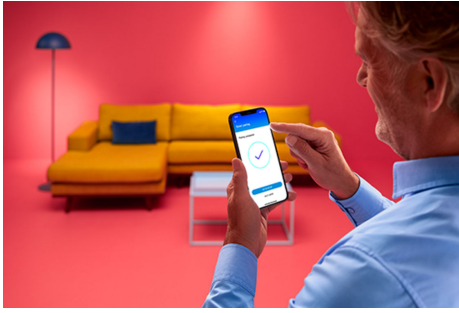

Hero Table Lamp

The subtle rounded design of the WiZ Hero table lamp lets you bring colorful smart light to any corner of your living areas. Use with the WiZ app or your voice to dim and brighten or use preset light modes on Wi-Fi setups.

PRODUCT HIGHLIGHTS

- Full color
- Tap sensor control
- Easy plug and play

Smart lighting functionalities easy to set up

Enjoy the benefits of smart features instantly, just by connecting your WiZ light to your Wi-Fi network. Control lights easily when you're away from home and scheduling lights to go on and off automatically. No need to install additional hardware such as hub or gateway!

Create your perfect light scene

Make your own mix of different color and white lights modes to create the perfect light ambience for your daily moment. Simply save your new Scene and select it anytime with the WiZ app or voice.

Set the right ambience with tunable warm to cool white light

Choose from a wide range of energizing cool white to soft warm white light, or simply select from the preset modes such as Focus and Relax to create the best ambience for your activities.