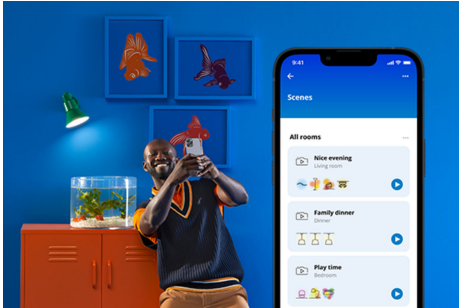

Hero Table Lamp

The subtle rounded design of the WiZ Hero table lamp lets you bring colorful smart light to any corner of your living areas. Use with the WiZ app or your voice to dim and brighten or use preset light modes on Wi-Fi setups.

PRODUCT HIGHLIGHTS

- Full color
- Tap sensor control
- Easy plug and play

Smart lighting functionalities easy to set up

Enjoy the benefits of smart features instantly, just by connecting your WiZ light to your Wi-Fi network. Control lights easily when you're away from home and scheduling lights to go on and off automatically. No need to install additional hardware such as hub or gateway!

Exclusive SpaceSense™ light that turns on with movement

WiZ's SpaceSense technology turns your lights into motion sensors. With a minimum of two WiZ lights in a room, you can activate the SpaceSense feature in the WiZ app and have lights turn on and off automatically with motion detection. It's simple. It's SpaceSense. It's WiZ.

Create your perfect light scene

Make your own mix of different color and white lights modes to create the perfect light ambience for your daily moment. Simply save your new Scene and select it anytime with the WiZ app or voice.