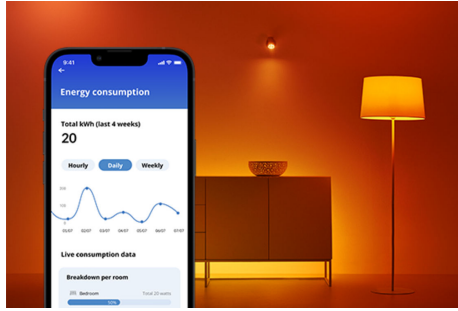

Bulb 60W A19 E26

Bring human-centric lighting into your life with this smart WiZ LED A19 tunable white bulb. Apply different shades of warm to cool white to help you focus or relax. You can set schedule to turn lights on and off according to your daily or weekly routines, control with your smartphone or your voice and have remote access to your lights even when you're away. WiZ lights connect to your existing Wi-Fi, no additional hardware is needed.

PRODUCT HIGHLIGHTS

- Tunable white smart bulb
- Up to 800 lumens
- Easy plug and play
- Control with app or voice

Smart lighting functionalities easy to set up

Enjoy the benefits of smart features instantly, just by connecting your WiZ light to your Wi-Fi network. Control lights easily when you're away from home and scheduling lights to go on and off automatically. No need to install additional hardware such as hub or gateway!

Monitor your energy consumption

Get an overview of the energy consumption of your lights with the WiZ app. Easily access a weekly or daily report to help you stay on top of your energy consumption at home.

Create your perfect light scene

Make your own mix of different color and white lights modes to create the perfect light ambience for your daily moment. Simply save your new Scene and select it anytime with the WiZ app or voice.