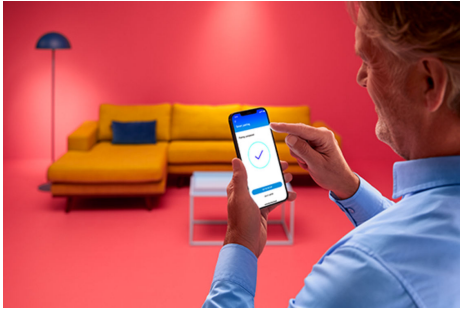

Bulb 60W A19 E26

Bring human-centric lighting into your life with this smart WiZ LED A19 tunable white bulb. Apply different shades of warm to cool white to help you focus or relax. You can set schedule to turn lights on and off according to your daily or weekly routines, control with your smartphone or your voice and have remote access to your lights even when you're away. WiZ lights connect to your existing Wi-Fi, no additional hardware is needed.

PRODUCT HIGHLIGHTS

- Tunable white smart bulb
- Up to 800 lumens
- Easy plug and play
- Control with app or voice

Smart lighting functionalities easy to set up

Enjoy the benefits of smart features instantly, just by connecting your WiZ light to your Wi-Fi network. Control lights easily when you're away from home and scheduling lights to go on and off automatically. No need to install additional hardware such as hub or gateway!

Create your perfect light scene

Make your own mix of different color and white lights modes to create the perfect light ambience for your daily moment. Simply save your new Scene and select it anytime with the WiZ app or voice.

Set the right ambience with tunable warm to cool white light

Choose from a wide range of energizing cool white to soft warm white light, or simply select from the preset modes such as Focus and Relax to create the best ambience for your activities.