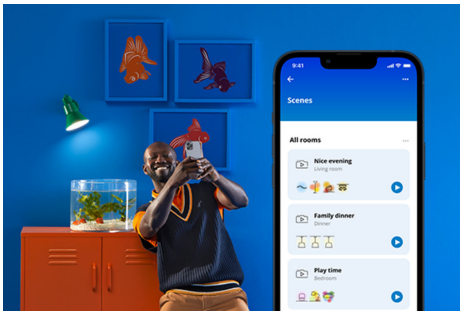

Bulb 60W A19 E26

Bring human-centric lighting into your life with this smart WiZ LED A19 tunable white bulb. Apply different shades of warm to cool white to help you focus or relax. You can set schedule to turn lights on and off according to your daily or weekly routines, control with your smartphone or your voice and have remote access to your lights even when you're away. WiZ lights connect to your existing Wi-Fi, no additional hardware is needed.

PRODUCT HIGHLIGHTS

- Tunable white smart bulb
- Up to 800 lumens
- Easy plug and play
- Control with app or voice

Smart lighting functionalities easy to set up

Enjoy the benefits of smart features instantly, just by connecting your WiZ light to your Wi-Fi network. Control lights easily when you're away from home and scheduling lights to go on and off automatically. No need to install additional hardware such as hub or gateway!

Monitor your energy consumption

Get an overview of the energy consumption of your lights with the WiZ app. Easily access a weekly or daily report to help you stay on top of your energy consumption at home.

Create your perfect light scene

Make your own mix of different color and white lights modes to create the perfect light ambience for your daily moment. Simply save your new Scene and select it anytime with the WiZ app or voice.