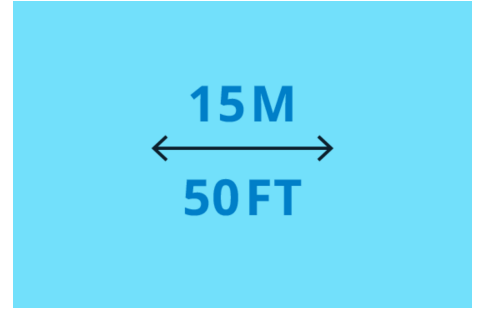

Wide control range of 15m / 50ft

Control lights and devices within a range of 15 meters or 50 feet in a normal indoor environment with partitions and walls.

Easily control one or multiple lights in a room