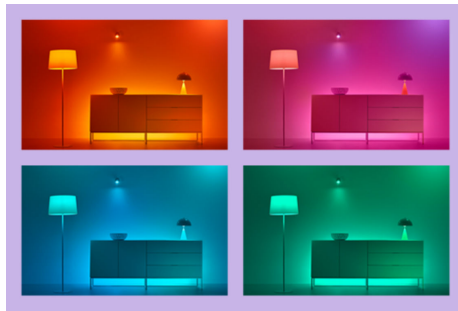

### Create your perfect light scene

Make your own mix of different color and white lights modes to create the perfect light ambience for your daily moment. Simply save your new Scene and select it anytime with the WiZ app or voice.