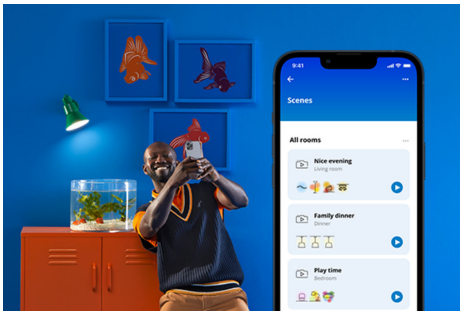

## LED Strip 13ft

Cut, shape, and reshape our Indoor Ambience LED Strip as you need it. Its colored, dynamic light modes beautify the space under your cabinets or behind furniture, and its ambient light creates the perfect mood when all you want is chill.

### Smart lighting functionalities easy to set up

Enjoy the benefits of smart features instantly, just by connecting your WiZ light to your Wi-Fi network. Control lights easily when you're away from home and scheduling lights to go on and off automatically. No need to install additional hardware such as hub or gateway!

### Create your perfect light scene

Make your own mix of different color and white lights modes to create the perfect light ambience for your daily moment. Simply save your new Scene and select it anytime with the WiZ app or voice.