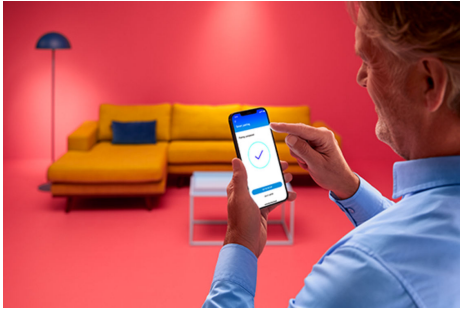

## LED Strip 13ft

Cut, shape, and reshape our Indoor Ambience LED Strip as you need it. Its colored, dynamic light modes beautify the space under your cabinets or behind furniture, and its ambient light creates the perfect mood when all you want is chill.

### Smart lighting functionalities easy to set up

Enjoy the benefits of smart features instantly, just by connecting your WiZ light to your Wi-Fi network. Control lights easily when you're away from home and scheduling lights to go on and off automatically. No need to install additional hardware such as hub or gateway!

### Create your perfect light scene

Make your own mix of different color and white lights modes to create the perfect light ambience for your daily moment. Simply save your new Scene and select it anytime with the WiZ app or voice.