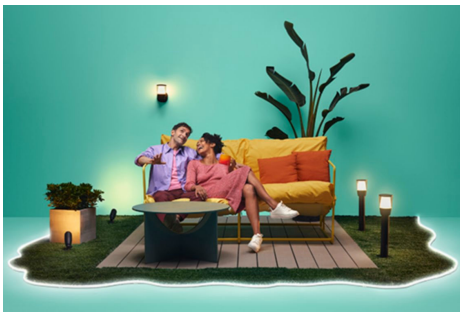

Create your perfect outdoor light Scene

Mix different color and white light modes to create the perfect light ambience for your perfect garden moments. Save your scene and select it anytime with app, voice or control accessory.