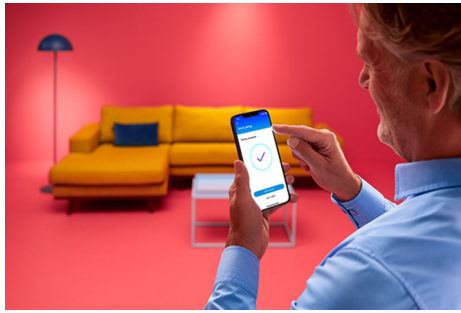

Filament Globe Clear 25W G25 E26

WiZ filament bulbs are meant to be seen—they look great even when they're turned off. But wait until you turn them on! These dimmable transparent globes of light bathe every corner of your room with all the colors of the rainbow and every shade of white from warm to cool. Enjoy the classic look of vintage incandescent filament bulbs while reaping the energy-saving benefits of LED. All Wi-Fi controllable, of course, using the WiZ app, WiZ remote, or your voice.

PRODUCT HIGHLIGHTS

- Full color smart bulb
- Up to 300 lumens
- Easy plug and play
- Control with app or voice

Smart lighting functionalities easy to set up

Enjoy the benefits of smart features instantly, just by connecting your WiZ light to your Wi-Fi network. Control lights easily when you're away from home and scheduling lights to go on and off automatically. No need to install additional hardware such as hub or gateway!

Set the right ambience with tunable warm to cool white light

Choose from a wide range of energizing cool white to soft warm white light, or simply select from the preset modes such as Focus and Relax to create the best ambience for your activities.

Control smart lighting the way you like it

WiZ enables you to control smart lighting in multiple ways. Adjust lights with your smartphone, voice, the WiZ remote control, or by using the existing wall switch to toggle between two favorite modes. Works with Google Home, Alexa and Siri Shortcuts.