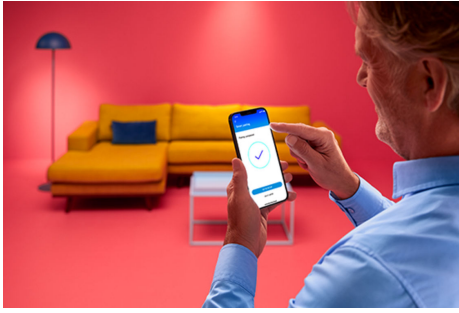

Filament Globe Clear 25W ST19 E26

When Edison invented the classic incandescent filament bulb in the 1880s, he could never have imagined what WiZ can do with them today! WiZ filament bulbs look great even when they're turned off, but the real magic happens when you turn them on. These dimmable transparent smart bulbs produce millions of colors and shades of white light from cozy to cool. Enjoy the classic look of vintage incandescent filament bulbs while reaping the energy-saving benefits of LED. All Wi-Fi controllable, of course, using the WiZ app, WiZ remote, or your voice.

PRODUCT HIGHLIGHTS

- Full color smart bulb
- Up to 300 lumens
- Easy plug and play
- Control with app or voice

Smart lighting functionalities easy to set up

Enjoy the benefits of smart features instantly, just by connecting your WiZ light to your Wi-Fi network. Control lights easily when you're away from home and scheduling lights to go on and off automatically. No need to install additional hardware such as hub or gateway!

Set the right ambience with tunable warm to cool white light

Choose from a wide range of energizing cool white to soft warm white light, or simply select from the preset modes such as Focus and Relax to create the best ambience for your activities.

Control smart lighting the way you like it

WiZ enables you to control smart lighting in multiple ways. Adjust lights with your smartphone, voice, the WiZ remote control, or by using the existing wall switch to toggle between two favorite modes. Works with Google Home, Alexa and Siri Shortcuts.