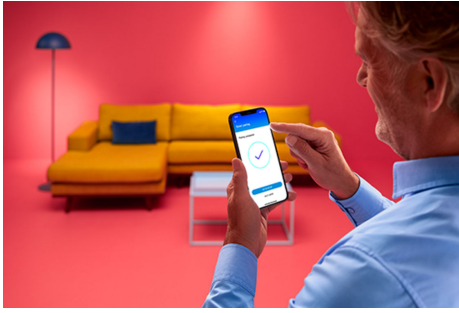

6 inch Slim Recessed Downlight 12W

Go to your happy place with full-color WiZ downlights. Create the perfect ambience for every moment—whether focusing on work, partying down, or relaxing with your loved ones. Even light distribution eliminates dark spots and fills your room with dimmable, flicker-free light. Wi-Fi controllable, of course, using the WiZ app, WiZ remote, or your voice.

PRODUCT HIGHLIGHTS

- Full color
- Canless/Slim
- UL03 - Wet Location (North America)/Metal/Plastic/White

Smart lighting functionalities easy to set up

Enjoy the benefits of smart features instantly, just by connecting your WiZ light to your Wi-Fi network. Control lights easily when you're away from home and scheduling lights to go on and off automatically. No need to install additional hardware such as hub or gateway!

Create your perfect light scene

Make your own mix of different color and white lights modes to create the perfect light ambience for your daily moment. Simply save your new Scene and select it anytime with the WiZ app or voice.

Millions of colors and changing light modes to make your day

Choose any light color you like or simply apply a dynamic light mode we designed for you. Fireplace or Ocean, for example, will help you create an amazing atmosphere and lift your mood.