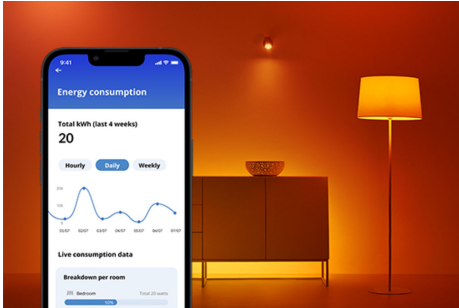

6 inch Slim Recessed Downlight 12W

Go to your happy place with full-color WiZ downlights. Create the perfect ambience for every moment—whether focusing on work, partying down, or relaxing with your loved ones. Even light distribution eliminates dark spots and fills your room with dimmable, flicker-free light. Wi-Fi controllable, of course, using the WiZ app, WiZ remote, or your voice.

PRODUCT HIGHLIGHTS

- Full color
- Canless/Slim
- UL03 - Wet Location (North America)/Metal/Plastic/White

Smart lighting functionalities easy to set up

Enjoy the benefits of smart features instantly, just by connecting your WiZ light to your Wi-Fi network. Control lights easily when you're away from home and scheduling lights to go on and off automatically. No need to install additional hardware such as hub or gateway!

Monitor your energy consumption

Get an overview of the energy consumption of your lights with the WiZ app. Easily access a weekly or daily report to help you stay on top of your energy consumption at home.

Create your perfect light scene

Make your own mix of different color and white lights modes to create the perfect light ambience for your daily moment. Simply save your new Scene and select it anytime with the WiZ app or voice.