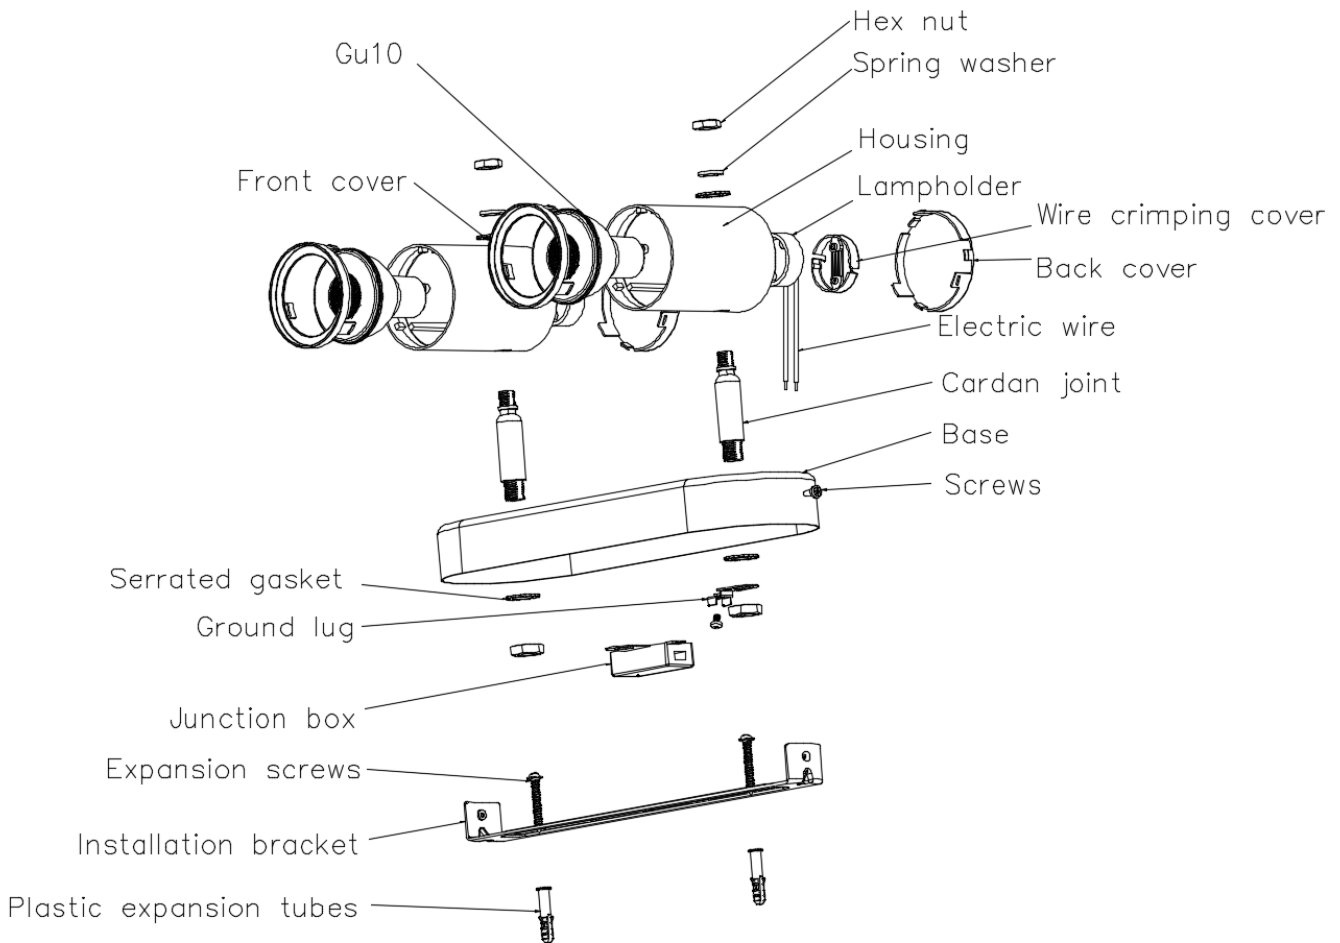

Removability Introduction on Disposal at End of Life

Composition Explanation – IMAGEO WIZ Spots

Removability Introduction on Disposal at End of Life

Composition Explanation – IMAGEO WIZ Spots

Plastic part	Metal part	Electrical part
Front cover 	Hex nut 	Gu10 
Back cover 	Spring washer 	Lampholder 
Wire crimping cover 	Housing 	
Junction box 	Cardan joint 	
Plastic expansion tube 	Base 	
	Screws 	
	Serrated gasket 	
	Ground lug 	
	Expansion screws 	
	Installation bracket 	
	Electric wire 	

Removability Introduction on Disposal at End of Life

Disassembly Steps – IMAGEO WiZ Spots

Disassembly step by step, to acquire the parts list above table, must include the step to acquire the light source , separated control gear if have

1

2

3

4

.....

Removability Introduction on Disposal at End of Life

Disassembly Steps – IMAGEO WiZ Spots

Disassembly step by step, to acquire the parts list above table, must include the step to acquire the light source , separated control gear if have

5

6

7

8

.....

Removability Introduction on Disposal at End of Life

Disassembly Steps – IMAGEO WiZ Spots

Disassembly step by step, to acquire the parts list above table, must include the step to acquire the light source , separated control gear if have