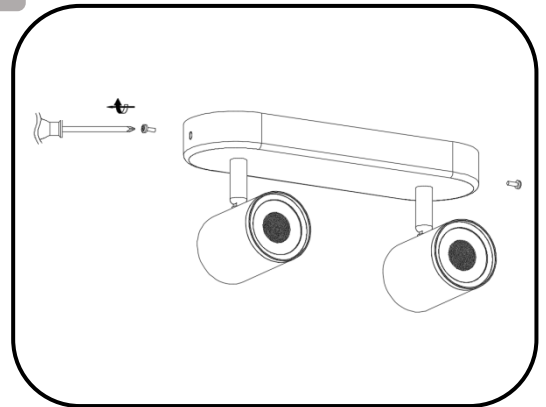

Removability Introduction on Disposal at End of Life

Composition Explanation – IMAGEO WIZ Spots

Removability Introduction on Disposal at End of Life

Composition Explanation – IMAGEO WIZ Spots

Plastic part	Metal part	Electrical part
Front cover 	Hex nut 	Gu10 
Back cover 	Spring washer 	Lampholder 
Wire crimping cover 	Housing 	
Junction box 	Cardan joint 	
Plastic expansion tube 	Base 	
	Screws 	
	Serrated gasket 	
	Ground lug 	
	Expansion screws 	
	Installation bracket 	
	Electric wire 	

Removability Introduction on Disposal at End of Life

Disassembly Steps – IMAGEO WiZ Spots

Disassembly step by step, to acquire the parts list above table, must include the step to acquire the light source , separated control gear if have

1

2

3

4

.....

Removability Introduction on Disposal at End of Life

Disassembly Steps – IMAGEO WiZ Spots

Disassembly step by step, to acquire the parts list above table, must include the step to acquire the light source , separated control gear if have