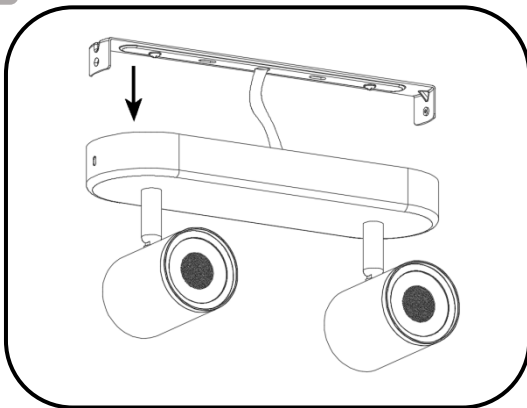

Removability Introduction on Disposal at End of Life

Composition Explanation – IMAGEO WIZ Spots

Removability Introduction on Disposal at End of Life

Composition Explanation – IMAGEO WIZ Spots

Plastic part	Metal part	Electrical part
Front cover 	Hex nut 	Gu10 
Back cover 	Spring washer 	Lampholder 
Wire crimping cover 	Housing 	
Junction box 	Cardan joint 	
Plastic expansion tube 	Base 	
	Screws 	
	Serrated gasket 	
	Ground lug 	
	Expansion screws 	
	Installation bracket 	
	Electric wire 	

Removability Introduction on Disposal at End of Life

Disassembly Steps – IMAGEO WiZ Spots

Disassembly step by step, to acquire the parts list above table, must include the step to acquire the light source , separated control gear if have

1

2

3

4

.....

Removability Introduction on Disposal at End of Life

Disassembly Steps – IMAGEO WiZ Spots

Disassembly step by step, to acquire the parts list above table, must include the step to acquire the light source , separated control gear if have