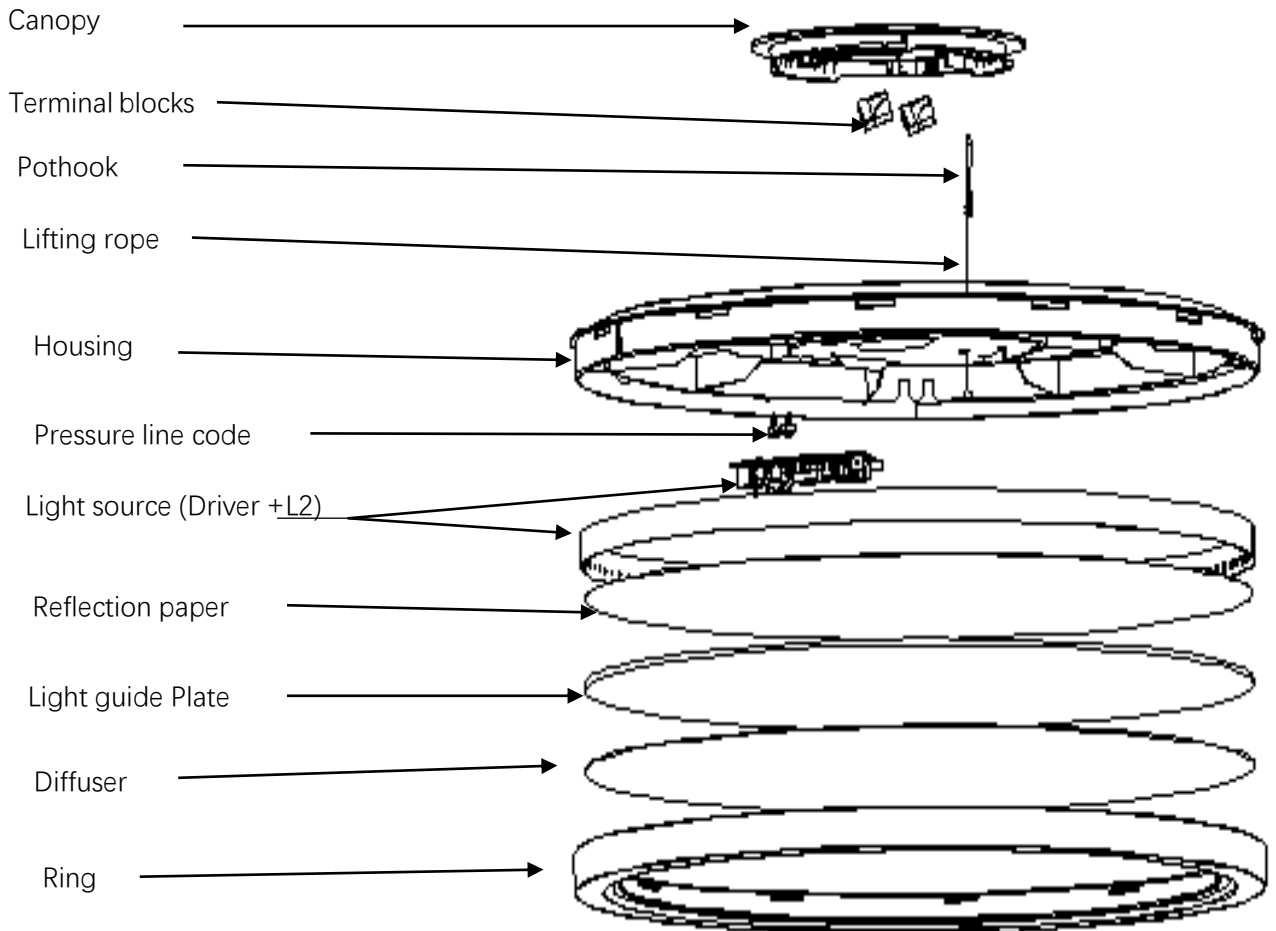

# Removability Introduction on Disposal at End of Life

## Composition Explanation –Wiz Super slim Color Ceiling

## Composition Explanation – Wiz Super slim Color Ceiling

Plastic part	Electrical part	Metal part
Ring 	Level 2 	Pothook 
Diffuser 	Driver PCB 	Lifting rope 
Light guide Plate 		
Reflection paper 		
Pressure line code 		
Housing 		
Terminal blocks 		
Canopy 		