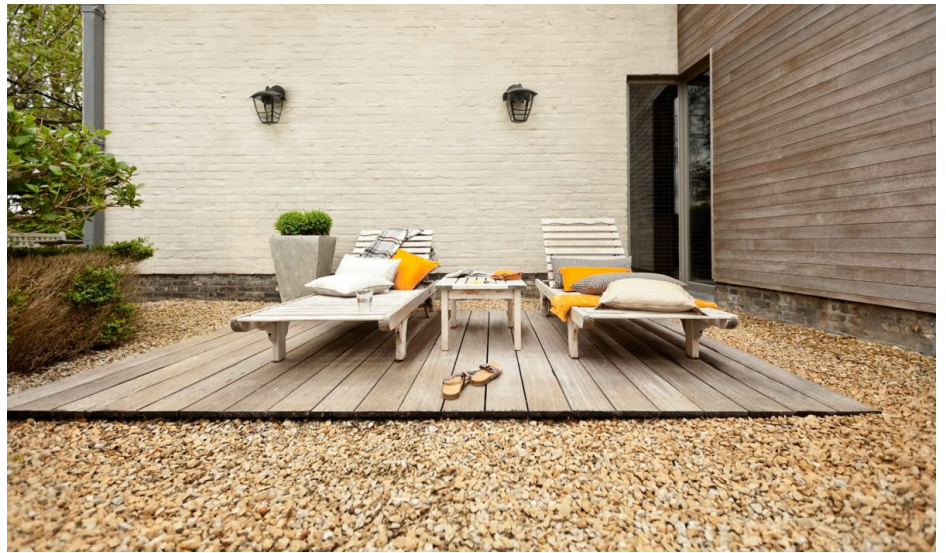

PHILIPS

Creek Wall Light
60W E27 No-bulb

myGarden

No bulb

Black

Water Resistant

15381/30/16

Enjoy a beautiful garden

Create a charming focal point for your entrance with this black Philips myGarden wall down lighter. It's made from high-quality aluminium and it casts warm white energy-saving light. All you have to do is enjoy your garden.

Design your garden with light

- Decorative outdoor lighting
- Choose heritage style
- Choose outdoor wall lights
- High-quality aluminium and superior synthetics

Light up your garden with high-quality light

- Energy saving
- Powerful light

Experience outdoor lighting easily

- Weather-proof