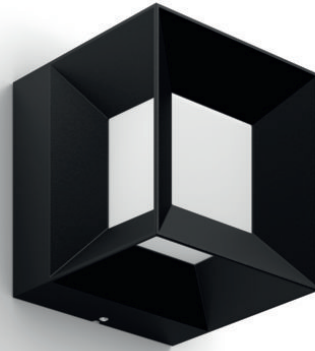

PHILIPS

Parterre Wall Light
7.5W

myGarden

2700K

Black

Water Resistant

16480/30/P0

Enjoy a beautiful garden with light

The Philips Parterre LED black outdoor wall light suspends a cube of light within a durable die-cast aluminium cradle. The ingenious design catches the eye, and casts beams of warm white light in all directions on your wall.

The LED light bulb delivered with this Philips lamp is a unique solution developed by Philips. It turns on instantly, enables an optimal light output and brings out vivid colours in your home.

High quality material