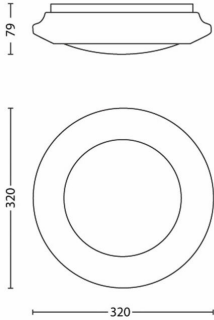

PHILIPS

Cinnabar Ceiling
Light 17 W

Ceiling Lights

2700K

White

33362/31/16