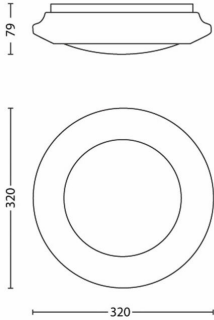

PHILIPS

Cinnabar Ceiling
Light 17 W

Ceiling Lights

4000K

White

33362/31/17