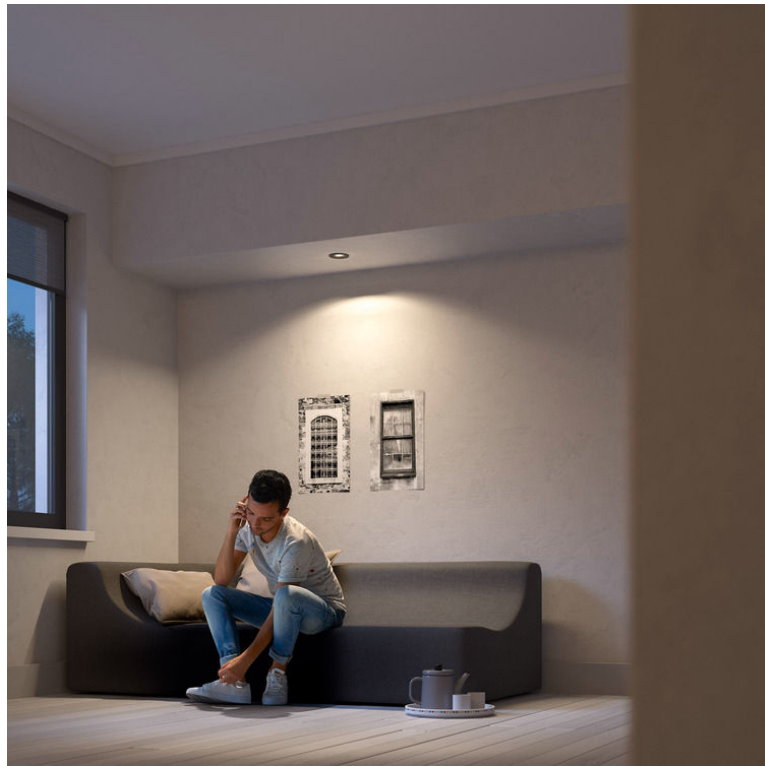

PHILIPS

Donegal Recessed
Light

Recessed Lights

No bulb

Chrome

50391/11/PN

Create the right light style

Philips Donegal recessed spot light is made of premium, no dust, no rust material for effortless maintenance. Choose your Philips GU10 LED bulb to go with your spot style and ensure a high-quality and long-lasting light.

Special characteristics

- No bulb included
- Easy bulb swap

Designed for your living room and bedroom

- Premium material
- No dust, no rust

Highlights

No bulb included

This lamp comes without a bulb, which enables you to choose the light output that is best suited to the room and your personal taste. Choosing a Philips LED bulb will ensure high-quality and long-lasting light output.

Easy bulb swap

The new easy-to-use ring allows effortless GU10 bulb installation.

Premium material

This recessed spot light is made of premium synthetics with superior material finishing. This ensures durability and high lumen output resistance.

No dust, no rust

The special no dust, no rust surface material of this recessed spot minimises dust-gathering and ensures a long lifetime for your product.

Specifications

Bulb characteristics

- Intended use: Indoor