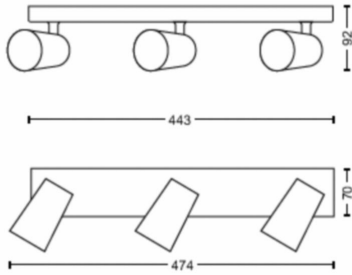

PHILIPS

Spot light

Ceiling/Wall Spotlights

PAISLEY

white

50573/31/PN