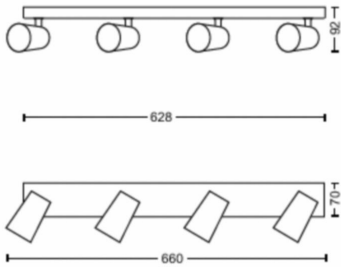

PHILIPS

Spot light

Ceiling/Wall Spotlights

PAISLEY

white

50574/31/PN