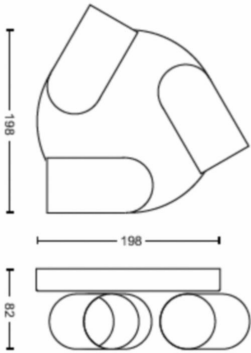

PHILIPS

Pongee Ceiling/Wall
Spotlight 3x

Ceiling/Wall Spotlights

No bulb

Black

50583/30/PN