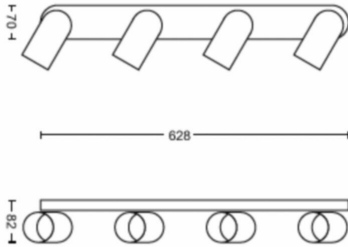

PHILIPS

Pongee Ceiling/Wall
Spotlight 4x

Ceiling/Wall Spotlights

No bulb

Black

50584/30/PN