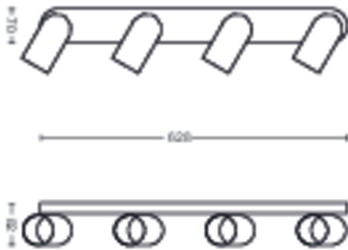

PHILIPS

Pongee Ceiling/Wall
Spotlight 4x

Ceiling/Wall Spotlights

No bulb

White

50584/31/PN