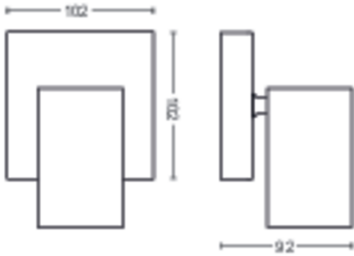

PHILIPS

Kosipo Ceiling/Wall
Spotlight

Ceiling/Wall Spotlights

No bulb

Black

50591/30/PN