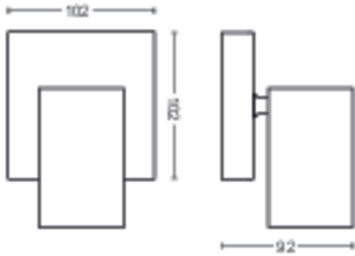

PHILIPS

Kosipo Ceiling/Wall
Spotlight

Ceiling/Wall Spotlights

No bulb

Black

50591/30/PN