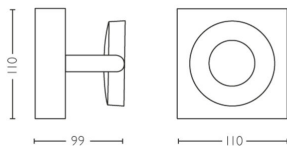

The more you dim, the warmer the light

Change your room ambience to suit whatever you're doing. With Philips WarmGlow LED spots, you can smoothly dim to the right light level – from a bright functional light to an inviting, cosy, warm glow. The more you dim, the warmer the light.

Lighting for your convenience and peace of mind

- ClickFix easy mounting
- Get high-quality LED light, while saving energy
- Lamp lifetime for up to 30 years of use
- Instant brightness when switched on
- High light output – 500 lumen
- Designed for the comfort of your eyes
- Integrated LED light
- 5-year warranty for peace of mind

Versatile lighting for every moment of your day

- Change the ambience with a twist of your dimmer

Superior design for an optimal light effect

- Long-lasting, high-quality materials
- Adjustable spot head for maximum flexibility
- The perfect light beam for accent lighting