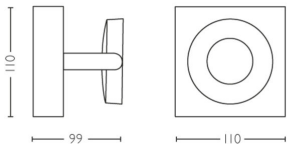

The more you dim, the warmer the light

Change your room ambience to suit whatever you're doing. With Philips WarmGlow LED spots, you can smoothly dim to the right light level – from a bright functional light to an inviting, cosy, warm glow. The more you dim, the warmer the light.

Lighting for your convenience and peace of mind

- ClickFix easy mounting
- Get high-quality LED light, while saving energy
- Lamp lifetime for up to 30 years of use
- Instant brightness when switched on
- High light output – 500 lumen
- Designed for the comfort of your eyes
- Integrated LED light
- 5-year warranty for peace of mind

Versatile lighting for every moment of your day

- Change the ambience with a twist of your dimmer

Superior design for an optimal light effect

- Long-lasting, high-quality materials
- Adjustable spot head for maximum flexibility
- The perfect light beam for accent lighting