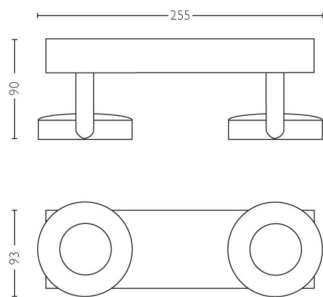

The more you dim, the warmer the light

Change your room ambience to suit whatever you're doing. With Philips WarmGlow LED spots, you can smoothly dim to the right light level – from a bright functional light to an inviting, cosy, warm glow. The more you dim, the warmer the light.

Lighting for your convenience and peace of mind

- ClickFix easy mounting
- Get high-quality LED light, while saving energy
- Lamp lifetime for up to 30 years of use
- Instant brightness when switched on
- High light output - 1,000 lumen
- Designed for the comfort of your eyes
- Integrated LED light
- 5-year warranty for peace of mind

Versatile lighting for every moment of your day

- Change the ambience with a twist of your dimmer

Superior design for an optimal light effect

- Long-lasting, high-quality materials
- Adjustable spot head for maximum flexibility
- The perfect light beam for accent lighting