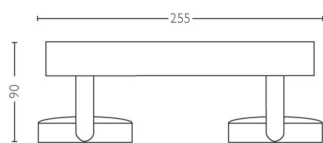

The more you dim, the warmer the light

Change your room ambience to suit whatever you're doing. With Philips WarmGlow LED spots, you can smoothly dim to the right light level – from a bright functional light to an inviting, cosy, warm glow. The more you dim, the warmer the light.

Lighting for your convenience and peace of mind

- ClickFix easy mounting
- Get high-quality LED light, while saving energy
- Lamp lifetime for up to 30 years of use
- Instant brightness when switched on
- High light output - 1,000 lumen
- Designed for the comfort of your eyes
- Integrated LED light
- 5-year warranty for peace of mind

Versatile lighting for every moment of your day

- Change the ambience with a twist of your dimmer

Superior design for an optimal light effect

- Long-lasting, high-quality materials
- Adjustable spot head for maximum flexibility
- The perfect light beam for accent lighting