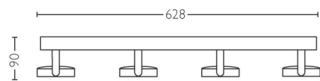

## The more you dim, the warmer the light

Change your room ambience to suit whatever you're doing. With Philips WarmGlow LED spots, you can smoothly dim to the right light level – from a bright functional light to an inviting, cosy, warm glow. The more you dim, the warmer the light.