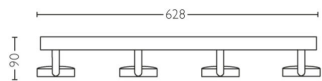

The more you dim, the warmer the light

Change your room ambience to suit whatever you're doing. With Philips WarmGlow LED spots, you can smoothly dim to the right light level – from a bright functional light to an inviting, cosy, warm glow. The more you dim, the warmer the light.

Lighting for your convenience and peace of mind

- ClickFix easy mounting
- Get high-quality LED light, while saving energy
- Lamp lifetime for up to 30 years of use
- Instant brightness when switched on
- High light output – 2,000 lumen
- Designed for the comfort of your eyes
- Integrated LED light
- 5-year warranty for peace of mind

Versatile lighting for every moment of your day

- Change the ambience with a twist of your dimmer

Superior design for an optimal light effect

- Long-lasting, high-quality materials
- Adjustable spot head for maximum flexibility
- The perfect light beam for accent lighting