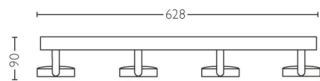

The more you dim, the warmer the light

Change your room ambience to suit whatever you're doing. With Philips WarmGlow LED spots, you can smoothly dim to the right light level – from a bright functional light to an inviting, cosy, warm glow. The more you dim, the warmer the light.

Lighting for your convenience and peace of mind

- ClickFix easy mounting
- Get high-quality LED light, while saving energy
- Lamp lifetime for up to 30 years of use
- Instant brightness when switched on
- High light output – 2,000 lumen
- Designed for the comfort of your eyes
- Integrated LED light
- 5-year warranty for peace of mind

Versatile lighting for every moment of your day

- Change the ambience with a twist of your dimmer

Superior design for an optimal light effect

- Long-lasting, high-quality materials
- Adjustable spot head for maximum flexibility
- The perfect light beam for accent lighting