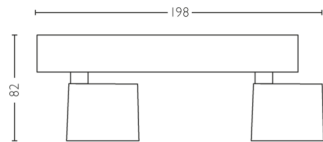

## Star Ceiling/Wall Spotlight 2x 11.5W

Ceiling/Wall Spotlights

2200-2700K

White

Dimmable; WarmGlow

Easy to install with ClickFix

56242/31/P0