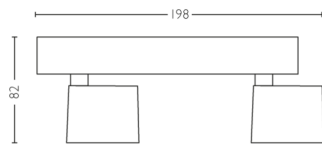

The more you dim, the warmer the light

Change your room ambience to suit whatever you're doing. With Philips WarmGlow LED spots, you can smoothly dim to the right light level – from a bright functional light to an inviting, cosy, warm glow. The more you dim, the warmer the light.

Lighting for your convenience and peace of mind

- ClickFix easy mounting
- Get high-quality LED light, while saving energy
- Lamp lifetime for up to 30 years of use
- Instant brightness when switched on
- High light output - 1,000 lumen
- Designed for the comfort of your eyes
- Integrated LED light
- 5-year warranty for peace of mind

Versatile lighting for every moment of your day

- Change the ambience with a twist of your dimmer

Superior design for an optimal light effect

- Long-lasting, high-quality materials
- Adjustable spot head for maximum flexibility
- The perfect light beam for accent lighting