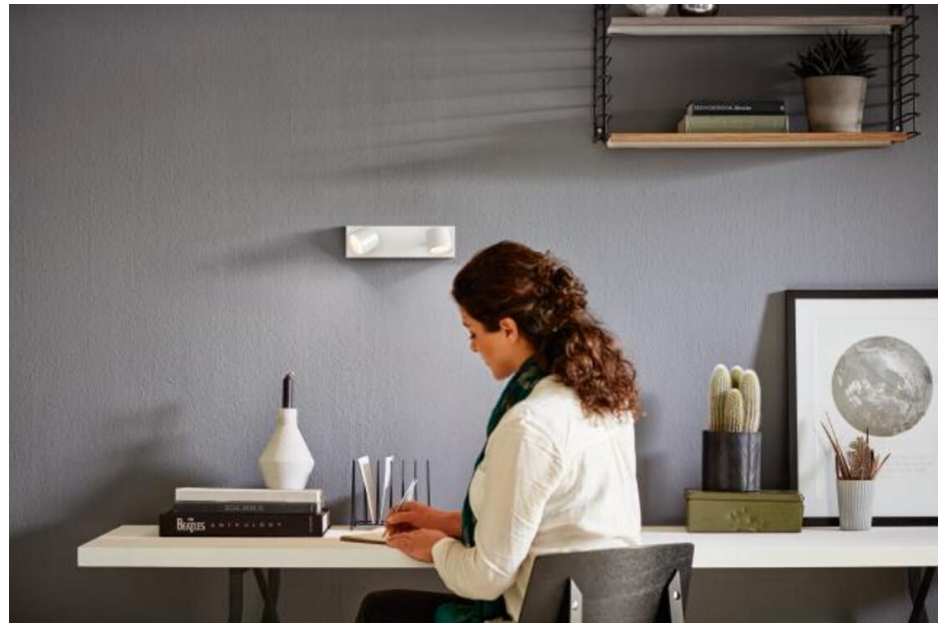

The more you dim, the warmer the light

Change your room ambience to suit whatever you're doing. With Philips WarmGlow LED spots, you can smoothly dim to the right light level – from a bright functional light to an inviting, cosy, warm glow. The more you dim, the warmer the light.

Easy-to-adjust spot head

The adjustable spot head is designed to direct the light where you need it most.

Perfect for accent lighting

Modern lighting with a familiar wide-angle light output (40 degrees), this LED spot is suitable for both accent lighting and general-purpose lighting. It is ideal for use in kitchens, living rooms and dining rooms.