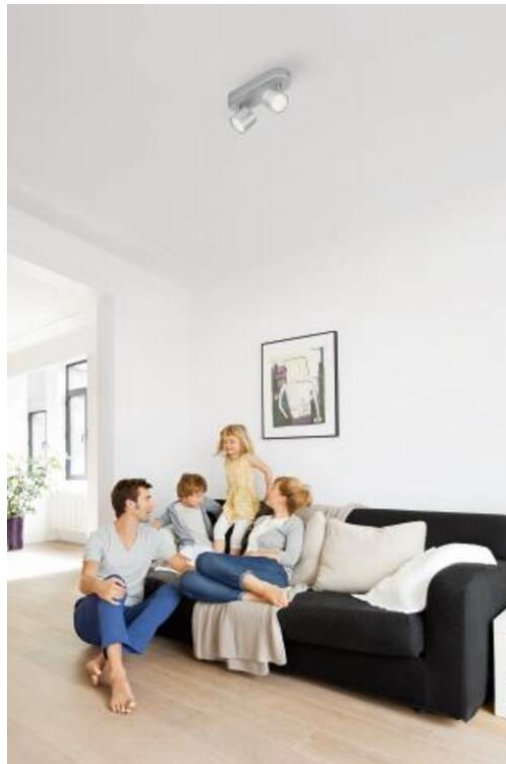

Smooth dimming, from bright to soft light

Sometimes you feel like a change in ambience to suit whatever you're doing. With Philips LED dimmable spots, you can smoothly dim to the right light level – from bright and functional for everyday tasks, to a soft light for relaxed time.

Lighting for your convenience and peace of mind

- Get high-quality LED light, while saving energy
- Lamp lifetime for up to 30 years of use
- Instant brightness when switched on
- Warm white light helps you create a comfortable atmosphere
- High light output - 1,000 lumen
- Designed for the comfort of your eyes
- Integrated LED light
- 5-year warranty for peace of mind

Easy-to-adjust spot head

The adjustable spot head is designed to direct the light where you need it most.

Perfect for accent lighting

Modern lighting with a familiar wide-angle light output (40 degrees), this LED spot is suitable for both accent lighting and general-purpose lighting. It is ideal for use in kitchens, living rooms and dining rooms.