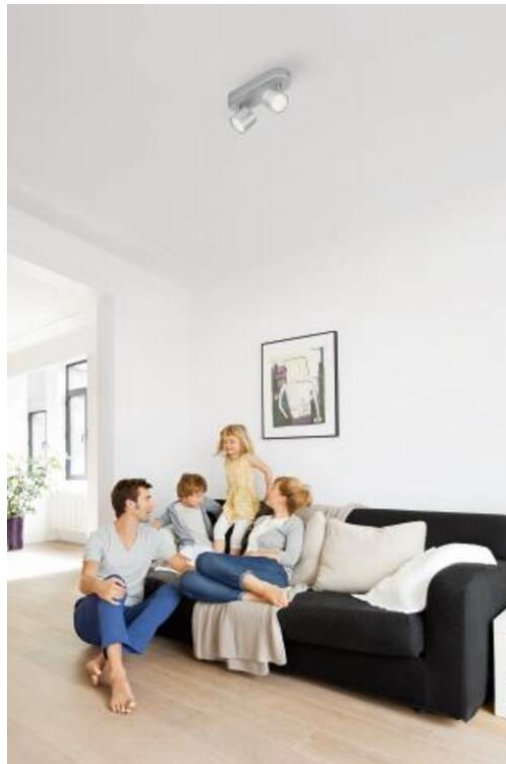

Smooth dimming, from bright to soft light

Sometimes you feel like a change in ambience to suit whatever you're doing. With Philips LED dimmable spots, you can smoothly dim to the right light level – from bright and functional for everyday tasks, to a soft light for relaxed time.

Easy-to-adjust spot head

The adjustable spot head is designed to direct the light where you need it most.

Perfect for accent lighting

Modern lighting with a familiar wide-angle light output (40 degrees), this LED spot is suitable for both accent lighting and general-purpose lighting. It is ideal for use in kitchens, living rooms and dining rooms.