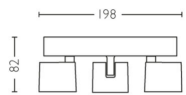

## Star Ceiling/Wall Spotlight 3x 16.5W

Ceiling/Wall Spotlights

2200-2700K

White

Dimmable; WarmGlow

Easy to install with ClickFix

56243/31/PO