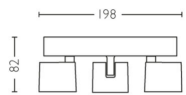

56243/31/PO