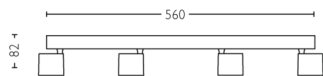

56244/31/P0