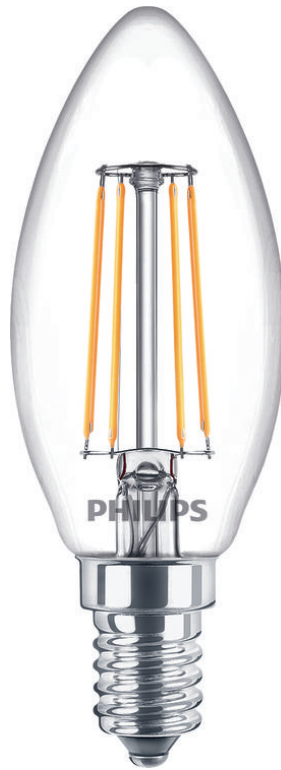

PHILIPS

Filament Candle Clear
40W B35 E14 x6

LED

2700K

470 lm

15000 h

Non-dimmable

8718696775035

Clear LED candle bulbs add a sparkle to your home

Familiar shapes you know and love. They provide you with the classic look of the incandescent lamps, while using around 80% less energy. The wide beam angle enables a perfect, all-around distribution of the light.

Modern lighting with Philips LED standard bulbs for all-around illumination, perfect for general room lighting.

Specifications

Bulb characteristics

- Intended use: Indoor
- Lamp shape: Non-directional candle
- Socket: E14
- Lamp Finish: Clear
- Dimmable: No
- Bulb material: Glass