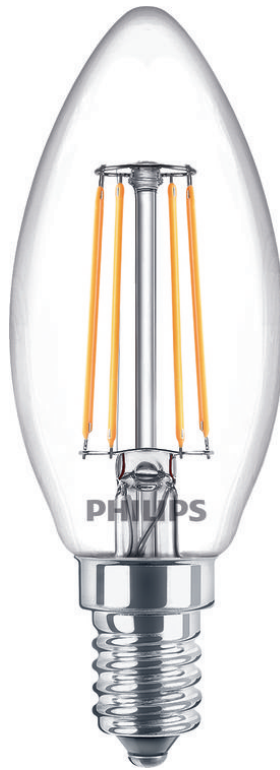

PHILIPS

Filament Candle Clear
40W B35 E14 x6

LED

2700K

470 lm

15000 h

Non-dimmable

8718696775035

Clear LED candle bulbs add a sparkle to your home

Familiar shapes you know and love. They provide you with the classic look of the incandescent lamps, while using around 80% less energy. The wide beam angle enables a perfect, all-around distribution of the light.

Modern lighting with Philips LED standard bulbs for all-around illumination, perfect for general room lighting.

Specifications

Bulb characteristics

- Shape: Candle
- Lamp shape: Non-directional candle
- Socket: E14
- Dimmable: No

Lamp dimensions

- Height: 9.7 cm
- Width: 3.5 cm

Durability

- Number of switch cycles: 20,000
- Nominal lifetime: 15,000

Environmental

- Disposal of the product: At the end of (economic) life, dispose of the product in accordance with local rules. Do not dispose of the product with regular household waste. The correct disposal of your product will help to prevent potential negative consequences for the environment and human health.