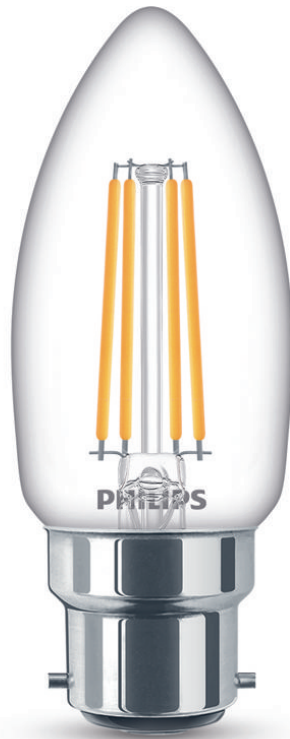

PHILIPS

Filament Candle Clear
40W B35 B22 x3

LED

2700K

470 lm

15000 h

8718699718398

Experience warm white LED light

This Philips LED light bulb provides a beautiful, extra-warm light, an exceptionally long life and immediate, significant energy savings. With its flame colour temperature, this light bulb is the perfect choice for a cosy atmosphere.

- Intended use: Indoor
- Lamp shape: Non-directional candle
- Socket: B22
- Lamp Finish: Clear
- Dimmable: No
- Bulb material: Glass

Durability

- Number of switch cycles: 20,000
- Nominal lifetime: 15,000