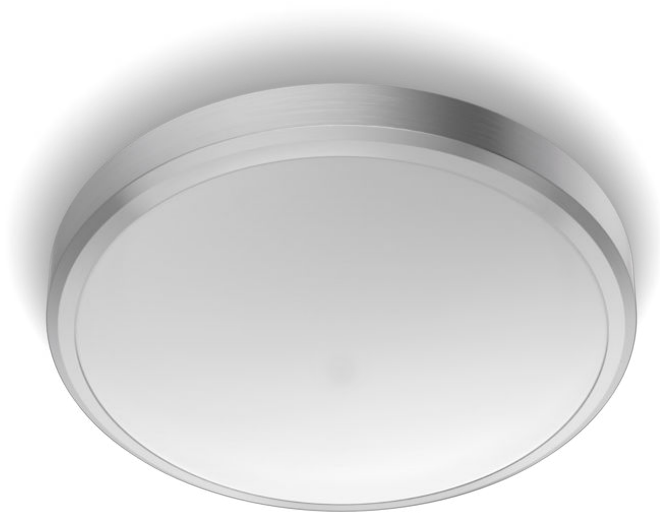

PHILIPS

Doris Ceiling Light 17
W

Ceiling Lights

2700K

Nickel

Water Resistant

8718699758929

Comfortable LED light that's easy on your eyes

Philips LED luminaires provide light that is designed for the comfort of your eyes.

Easy to experience

- Easy installation

Safety

- Moisture resistance

Premium quality

- EyeComfort – light that's easy on the eyes
- Easy to clean

Durability

- Long life span up to 15,000 hours

Highlights

Easy installation

No more hassle with installation. Just fix or hang securely on the wall or ceiling, and plug it in. Your new light fitting is now ready to light up your room!

Long life span up to 15,000 hours

Philips LED technology extends your product's lifetime up to 15,000 hours.

Specifications

Bulb characteristics

- Intended use: Indoor

Design and finishing

- Colour: Nickel
- Material: Metal, Plastic