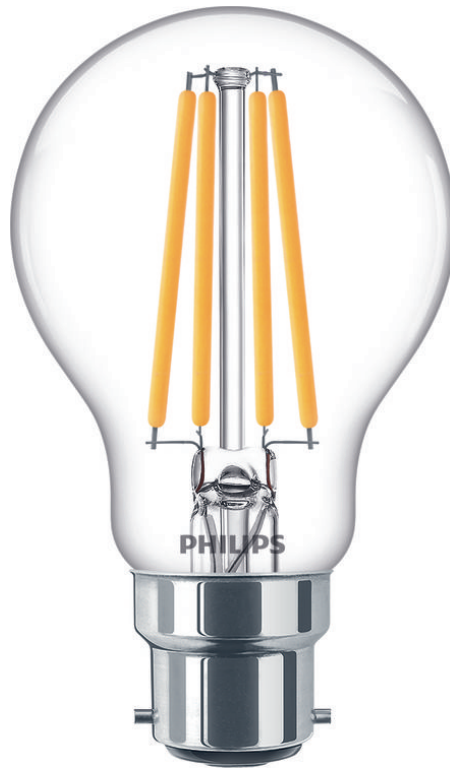

PHILIPS

Filament Bulb Clear
75W A60 B22

LED

2700K

1055 lm

15000 h

8718699762056

Warm white light, no compromise on light quality

- Similar shape and size as standard incandescent bulbs

Create the right light for your home

- Perfect for general room lighting

High-quality LED light that lasts for decades

- Designed for the comfort of your eyes

Highlights

Replaces standard incandescents

With its beautifully shaped design and familiar dimensions, this is a contemporary lighting, energy-saving standard LED bulb. The perfect sustainable replacement for traditional standard incandescent bulbs.

Specifications

Bulb characteristics

- Intended use: Indoor
- Lamp shape: Non-directional bulb
- Socket: B22
- Lamp Finish: Clear
- Dimmable: No
- Bulb material: Glass

Durability

- Number of switch cycles: 20,000
- Nominal lifetime: 15,000