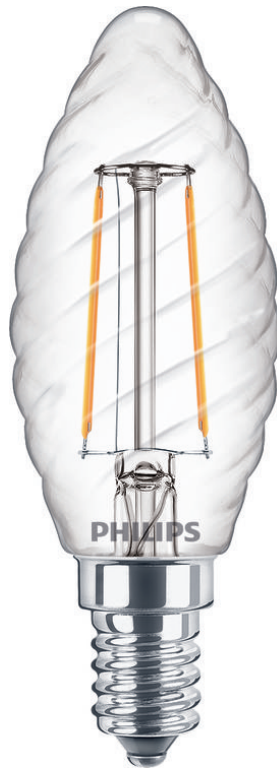

PHILIPS

Filament Candle Clear
25W Filament ST35 E14

LED

2700K

250 lm

15000 h

8718699762353

Warm white light, no compromise on light quality

Familiar shapes you know and love. They use around 85% less energy than traditional light bulbs thanks to the latest LED energy-saving technology and last ten times longer.

Choose a simple replacement for your old lamps

- Similar shape and size as standard incandescent bulbs

Create the right light for your home

- Perfect for general room lighting

High-quality LED light that lasts for decades

- Designed for the comfort of your eyes

Specifications

Bulb characteristics

- Intended use: Indoor
- Lamp shape: Non-directional candle
- Socket: E14
- Lamp Finish: Clear
- Dimmable: No
- Bulb material: Glass

Durability

- Number of switch cycles: 20,000
- Nominal lifetime: 15,000