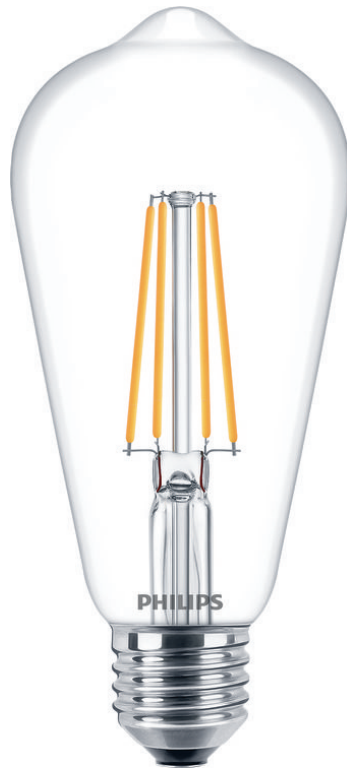

# PHILIPS

Filament Bulb Clear  
60W ST64 E27

LED

2700K

806 lm

15000 h

8718699763053

## Warm white light, no compromise on light quality

Familiar shapes you know and love. They use around 85% less energy than traditional light bulbs thanks to the latest LED energy-saving technology, and last ten times longer.

### Choose a simple replacement for your old lamps

- Similar shape and size as standard incandescent bulbs

## Bulb characteristics

- Intended use: Indoor
- Lamp shape: Non-directional bulb
- Socket: E27
- Lamp Finish: Clear
- Dimmable: No
- Bulb material: Glass