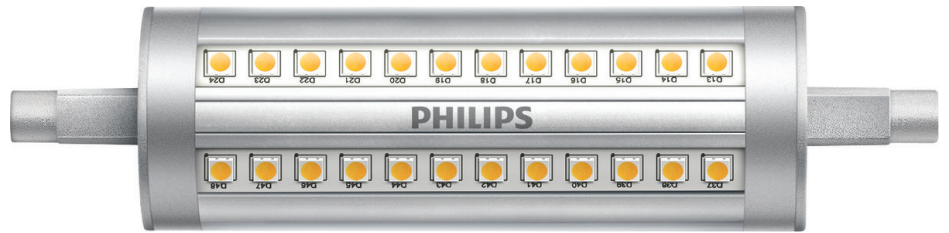

PHILIPS

Spot 120W R7S R7S

LED

3000K

2000 lm

15000 h

Dimming

8718699773694

Dimmable linear LED light with a 300-degree beam

This innovative Linear LED is the perfect replacement for halogen R7S bulbs, while far surpassing them in terms of energy efficiency.

High-quality light

- Cool, energising light

Specifications

Bulb characteristics

- Intended use: Indoor
- Lamp shape: Non-directional reflector
- Socket: R7s
- Lamp Finish: Clear
- Dimmable: Yes
- Bulb material: Plastic

Durability

- Number of switch cycles: 50,000
- Nominal lifetime: 15,000

Product dimensions and weight

- Overall height: 118 mm
- Overall length: 118 mm
- Overall width: 29 mm

Technical specifications

- Frequency: 50-60
- Bulb technology: LED
- EPREL Registration Number: 397582