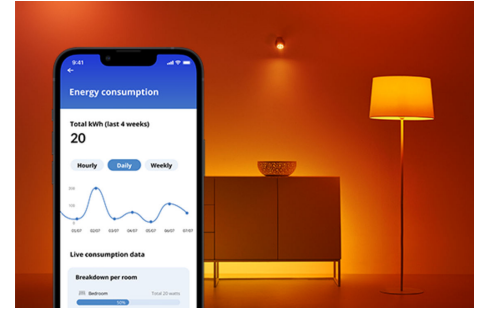

Wi-Fi BLE 75W G95 E27 927-65 TW 1PF/6

Think global and act local with these smart LED globe-shaped bulbs. So many uses around the house – vanity and bathroom lighting, playful pendants, special chandeliers and more. Choose from hundreds of shades of white light from cosy to cool, or schedule to automatically adjust to match your ever-changing needs and moods. All Wi-Fi controllable using the WiZ app, WiZ remote or your voice.

PRODUCT HIGHLIGHTS

- Tunable white smart bulb
- Up to 1055 lumens
- Easy plug and play
- Control with app or voice

Smart lighting functionalities easy to set up

Enjoy the benefits of smart features instantly, just by connecting your WiZ light to your Wi-Fi network. Control lights easily when you're away from home and scheduling lights to go on and off automatically. No need to install additional hardware such as hub or gateway!

Exclusive SpaceSense™ light that turns on with movement

WiZ's SpaceSense technology turns your lights into motion sensors. With a minimum of two WiZ lights in a room, you can activate the SpaceSense feature in the WiZ app and get the lights to turn on and off automatically with motion detection. It's simple. It's SpaceSense. It's WiZ.

Create your perfect light scene

Make your own mix of different colour and white lights modes to create the perfect light ambience for your daily moment. Simply save your new Scene and select it anytime with the WiZ app or voice.