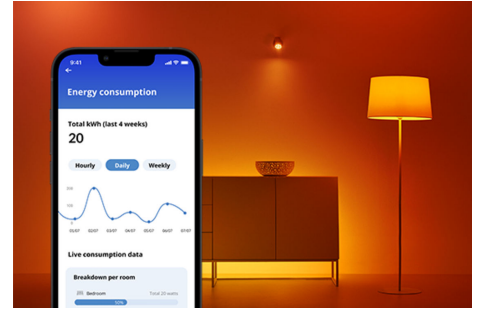

Monitor your energy consumption

Get an overview of the energy consumption of your lights with the WiZ app. Easily access a weekly or daily report to help you stay on top of your energy consumption at home.