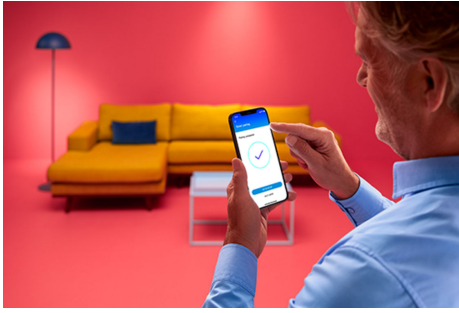

## Bulb 60W A60 E27

Not all moments are created equal, and neither are all smart bulbs. This WiZ light might have a basic A60 shape, but it gives you something truly special: tunable white LED light for all your needs and moods. Schedule cool light when you need to focus, or cosy light when you want to relax – whatever works for you to live your best, most enjoyable life at home. All Wi-Fi controllable using the WiZ app, WiZ remote, or your voice.

## PRODUCT HIGHLIGHTS

- Tunable white smart bulb
- Up to 806 lumens
- Easy plug and play
- Control with app or voice

### Smart lighting functionalities easy to set up

Enjoy the benefits of smart features instantly, just by connecting your WiZ light to your Wi-Fi network. Control lights easily when you're away from home and scheduling lights to go on and off automatically. No need to install additional hardware such as hub or gateway!