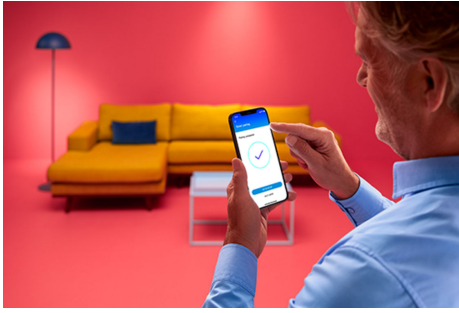

Candle 40 W C37 E14

Bring human-centric lighting into your life with this smart WiZ LED candle-shape bulb. Apply different shades of warm to cool white to help you focus or relax. You can set a schedule to turn lights on and off according to your daily or weekly routines, control with your smartphone or your voice and have remote access to your lights even when you're away. WiZ lights connect to your existing Wi-Fi, no additional hardware is needed.

PRODUCT HIGHLIGHTS

- Tunable white smart bulb
- Up to 470 lumens
- Easy plug and play
- Control with app or voice

Smart lighting functionalities easy to set up

Enjoy the benefits of smart features instantly, just by connecting your WiZ light to your Wi-Fi network. Control lights easily when you're away from home and scheduling lights to go on and off automatically. No need to install additional hardware such as hub or gateway!

Set the right ambience with tunable warm to cool white light

Choose from a wide range of energising cool white to soft warm white light, or simply select from the preset modes such as Focus and Relax to create the best ambience for your activities.

Control smart lighting the way you like it

WiZ enables you to control smart lighting in multiple ways. Adjust lights with your smartphone, voice, the WiZ remote control or by using the existing wall switch to toggle between two favourite modes. Works with Google Home, Alexa and Siri Shortcuts.