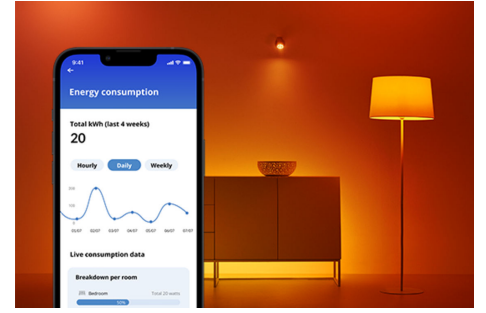

Candle 40 W C37 E14

Bring human-centric lighting into your life with this smart WiZ LED candle-shape bulb. Apply different shades of warm to cool white to help you focus or relax. You can set a schedule to turn lights on and off according to your daily or weekly routines, control with your smartphone or your voice and have remote access to your lights even when you're away. WiZ lights connect to your existing Wi-Fi, no additional hardware is needed.

PRODUCT HIGHLIGHTS

- Tunable white smart bulb
- Up to 470 lumens
- Easy plug and play
- Control with app or voice

Smart lighting functionalities easy to set up

Enjoy the benefits of smart features instantly, just by connecting your WiZ light to your Wi-Fi network. Control lights easily when you're away from home and scheduling lights to go on and off automatically. No need to install additional hardware such as hub or gateway!

Exclusive SpaceSense™ light that turns on with movement

WiZ's SpaceSense technology turns your lights into motion sensors. With a minimum of two WiZ lights in a room, you can activate the SpaceSense feature in the WiZ app and get the lights to turn on and off automatically with motion detection. It's simple. It's SpaceSense. It's WiZ.

Monitor your energy consumption

Get an overview of the energy consumption of your lights with the WiZ app. Easily access a weekly or daily report to help you stay on top of your energy consumption at home.