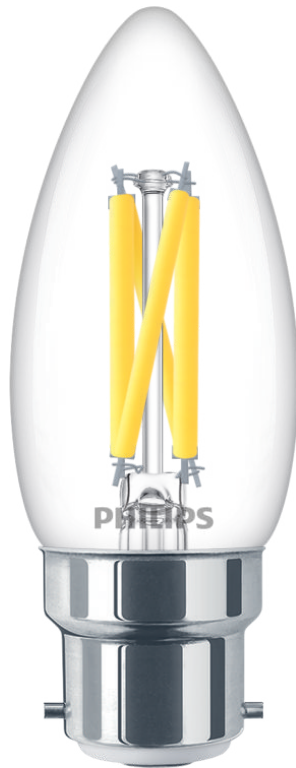

PHILIPS

Filament Candle
Clear 40 W B35 B22

LED

2200-2700K

470 lm

15000 h

Dimming

8719514324251

Experience dimmable, warm white LED light

Philips LED clear candles provide a beautiful, sparkling light effect and an exceptionally long life. Beautiful both switched on and switched off, this light bulb is the perfect match for chandelier fixtures with small (E14) fittings.

Perfect for decorative fixtures

Modern lighting in Philips LED candles for use in decorative fixtures, such as in chandeliers, ceiling fans, vanity strips and post lights.

Specifications

Bulb characteristics

- Intended use: Indoor
- Lamp shape: Non-directional candle
- Socket: B22
- Dimmable: Yes

Durability

- Number of switch cycles: 20,000
- Nominal lifetime: 15,000

Environmental

- Disposal of the product: At the end of (economic) life, dispose of the product in accordance with local rules. Do not dispose of the product with regular household waste. The correct disposal of your product will help to prevent potential negative consequences for the environment and human health.