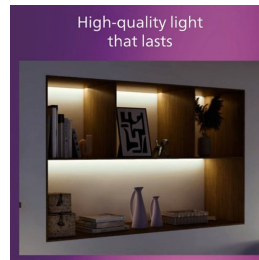

Highlights

Suitable for low ceilings Slim design Easy installation

No more hassle with installation. Just fix or hang securely on the wall or ceiling, and plug it in. Your new light fitting is now ready to light up your room!

EyeComfort

Poor quality light can cause eye strain. With many of us spending time indoors, it's more important than ever to properly light your home. Our products meet stringent test criteria including flicker, strobe, glare, colour rendition and dimming effects to ensure they meet EyeComfort requirements. Philips LED bulbs not only deliver comfortable light, but also stay that way for the duration of their lifespan, delivering consistent light quality, output and colour for more than a decade. Switch to light that's easy on your eyes. Your eyes will thank you.

High-quality metal material

Durable and attractive metal material for a strong finish.

Long life span up to 25,000 hours

Philips LED technology extends your product's lifetime up to 25,000 hours

Specifications

Bulb characteristics

- Intended use: Indoor

Design and finishing

- Colour: Black
- Material: Metal, Plastic

Durability

- Number of switch cycles: 12,500

Environmental

- Disposal of the product: At the end of (economic) life, dispose of the product in accordance with local rules. Do not dispose of the product with regular household waste. The correct disposal of your product will help to prevent potential negative consequences for the environment and human health.

Extra feature/accessory incl.

- Adjustable spot head: No
- Dimmable with remote control: No
- LED integrated: Yes
- Remote control included: No

Light characteristics

- Beam angle: 110 degree(s)
- Colour consistency: 6 SDCM
- Colour rendering index (CRI): 80

Miscellaneous

- Especially designed for: Bedroom, Living Room, Dining Room, Kitchen, Home Office, Garage
- Style: Contemporary
- Type: Ceiling Lights
- EyeComfort: Yes