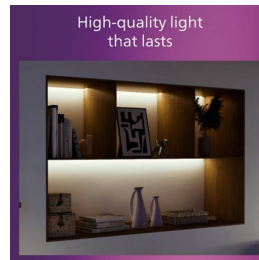

Highlights

Suitable for low ceilings Slim design Easy installation

No more hassle with installation. Just fix or hang securely on the wall or ceiling, and plug it in. Your new light fitting is now ready to light up your room!

EyeComfort

Poor quality light can cause eye strain. With many of us spending time indoors, it's more important than ever to properly light your home. Our products meet stringent test criteria including flicker, strobe, glare, colour rendition and dimming effects to ensure they meet EyeComfort requirements. Philips LED bulbs not only deliver comfortable light, but also stay that way for the duration of their lifespan, delivering consistent light quality, output and colour for more than a decade. Switch to light that's easy on your eyes. Your eyes will thank you.

High-quality metal material

Durable and attractive metal material for a strong finish.

Long life span up to 25,000 hours

Philips LED technology extends your product's lifetime up to 25,000 hours

Specifications

Bulb characteristics

- Intended use: Indoor

Design and finishing

- Colour: White
- Material: Metal, Plastic

Durability

- Number of switch cycles: 12,500
- Nominal lifetime: 25,000

Environmental

- Disposal of the product: At the end of (economic) life, dispose of the product in accordance with local rules. Do not dispose of the product with regular household waste. The correct disposal of your product will help to prevent potential negative consequences for the environment and human health.

Extra feature/accessory incl.

- Adjustable spot head: Not adjustable
- Dimmable with remote control: No
- LED integrated: Yes
- Remote control included: No

Light characteristics

- Beam angle: 110
- Colour consistency: 6 SDCM
- Colour rendering index (CRI): 80
- Colour temperature: 2700 K
- Luminous efficacy (rated) (nom.): 100

Miscellaneous

- Especially designed for: Kitchen, Bedroom, Dining Room, Garage, Living Room, Office
- Style: Contemporary
- Type: Ceiling Lights
- EyeComfort: Yes