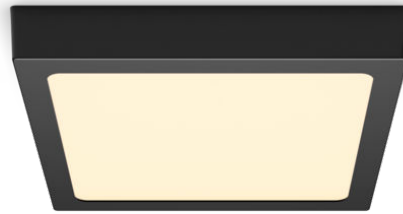

PHILIPS

Magneos Ceiling
Light Square 12W

Ceiling Lights

2700K

Black

8719514328730

Comfortable LED light that's easy on your eyes

The Philips LED Slim Downlight delivers a natural light effect for use in general lighting applications. It is a slim masterpiece for low ceilings, creating an elegant ambience anywhere at home. Comfortable light that's easy on your eyes.

Easy to experience

- Ideal for rooms with low ceilings, makes for an unobtrusive and subtle fixture.
- Easy installation

Premium quality

- EyeComfort – light that's easy on the eyes

Material and finishing

- High-quality metal material

Durability

- Long life span up to 25,000 hours

Highlights

Suitable for low ceilings Slim design Easy installation

No more hassle with installation. Just fix or hang securely on the wall or ceiling, and plug it in. Your new light fitting is now ready to light up your room!

Extra feature/accessory incl.

- Adjustable spot head: Not adjustable
- Dimmable with remote control: No
- LED integrated: Yes
- Remote control included: No

Light characteristics

- Beam angle: 110
- Colour consistency: 6 SDCM
- Colour rendering index (CRI): 80
- Colour temperature: 2700 K
- Luminous efficacy (rated) (nom.): 95