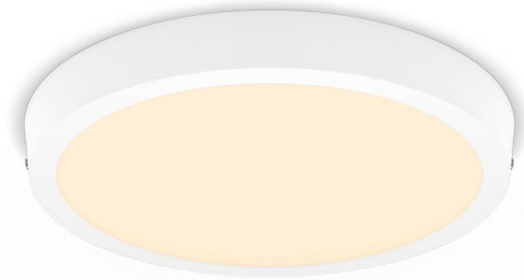

PHILIPS

Magneos Ceiling
Light 286mm 20W

Ceiling Lights

2700K

White

8719514328754

Comfortable LED light that's easy on your eyes

The Philips LED Slim Downlight delivers a natural light effect for use in general lighting applications. It is a slim masterpiece for low ceilings, creating an elegant ambience anywhere at home. Comfortable light that's easy on your eyes.

Easy to experience

- Ideal for rooms with low ceilings, makes for an unobtrusive and subtle fixture.
- Easy installation

Premium quality

- EyeComfort – light that's easy on the eyes

Material and finishing

- High-quality metal material

Durability

- Long life span up to 25,000 hours

Highlights

Suitable for low ceilings Slim design Easy installation

No more hassle with installation. Just fix or hang securely on the wall or ceiling, and plug it in. Your new light fitting is now ready to light up your room!

Bulb characteristics

- Intended use: Indoor

Design and finishing

- Colour: White
- Material: Metal, Plastic

Durability

- Number of switch cycles: 12,500

Environmental

- Disposal of the product: At the end of (economic) life, dispose of the product in accordance with local rules. Do not dispose of the product with regular household waste. The correct disposal of your product will help to prevent potential negative consequences for the environment and human health.