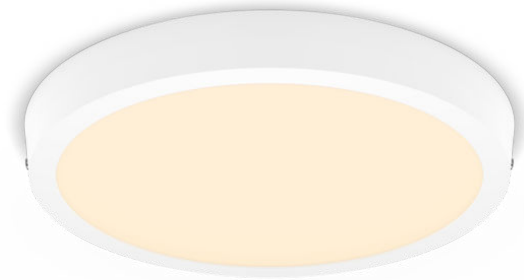

PHILIPS

Magneos Ceiling
Light 286mm 20W

Ceiling Lights

2700K

White

8719514328754

Comfortable LED light that's easy on your eyes

The Philips LED Slim Downlight delivers a natural light effect for use in general lighting applications. It is a slim masterpiece for low ceilings, creating an elegant ambience anywhere at home. Comfortable light that's easy on your eyes.

Easy to experience

- Ideal for rooms with low ceilings, makes for an unobtrusive and subtle fixture.
- Easy installation

Premium quality

- EyeComfort – light that's easy on the eyes

Material and finishing

- High-quality metal material

Durability

- Long life span up to 25,000 hours

Highlights

Suitable for low ceilings Slim design Easy installation

No more hassle with installation. Just fix or hang securely on the wall or ceiling, and plug it in. Your new light fitting is now ready to light up your room!

Extra feature/accessory incl.

- Adjustable spot head: Not adjustable
- Dimmable with remote control: No
- LED integrated: Yes
- Remote control included: No

Light characteristics

- Beam angle: 110
- Colour consistency: 6 SDCM
- Colour rendering index (CRI): 80
- Colour temperature: 2700 K
- Luminous efficacy (rated) (nom.): 100