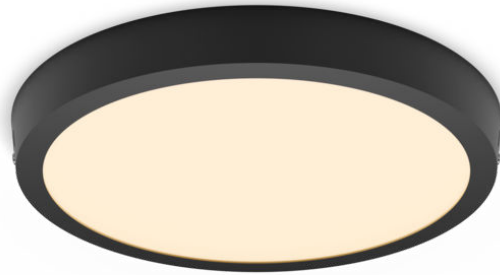

# PHILIPS

Magneos Ceiling  
Light 286mm 20W

Ceiling Lights

2700K

Black

8719514328778

## Comfortable LED light that's easy on your eyes

The Philips LED Slim Downlight delivers a natural light effect for use in general lighting applications. It is a slim masterpiece for low ceilings, creating an elegant ambience anywhere at home. Comfortable light that's easy on your eyes.