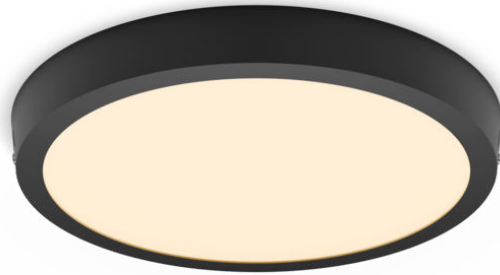

PHILIPS

Magneos Ceiling
Light 286mm 20W

Ceiling Lights

2700K

Black

8719514328778

Comfortable LED light that's easy on your eyes

The Philips LED Slim Downlight delivers a natural light effect for use in general lighting applications. It is a slim masterpiece for low ceilings, creating an elegant ambience anywhere at home. Comfortable light that's easy on your eyes.

Easy to experience

- Ideal for rooms with low ceilings, makes for an unobtrusive and subtle fixture.
- Easy installation

Premium quality

- EyeComfort – light that's easy on the eyes

Material and finishing

- High-quality metal material

Durability

- Long life span up to 25,000 hours

Highlights

Suitable for low ceilings Slim design Easy installation

No more hassle with installation. Just fix or hang securely on the wall or ceiling, and plug it in. Your new light fitting is now ready to light up your room!

Extra feature/accessory incl.

- Adjustable spot head: Not adjustable
- Dimmable with remote control: No
- LED integrated: Yes
- Remote control included: No

Light characteristics

- Beam angle: 110
- Colour consistency: 6 SDCM
- Colour rendering index (CRI): 80
- Colour temperature: 2700 K
- Luminous efficacy (rated) (nom.): 95